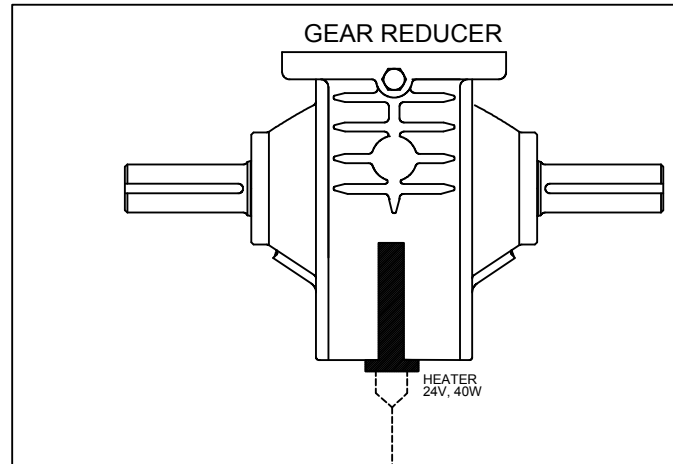

MOD144- HEATER INSIDE THE GEAR REDUCER AND THE CONTROL BOX

THE INFORMATION CONTAINED HEREIN IS PROPRIETARY TO MANARAS-OPERA AND SHALL NOT BE REPRODUCED OR DISCLOSED OR USED FOR ANY DESIGN OR MANUFACTURE EXCEPT WHEN USER POSSESSES DIRECT WRITTEN AUTHORIZATION FROM MANARAS-OPERA