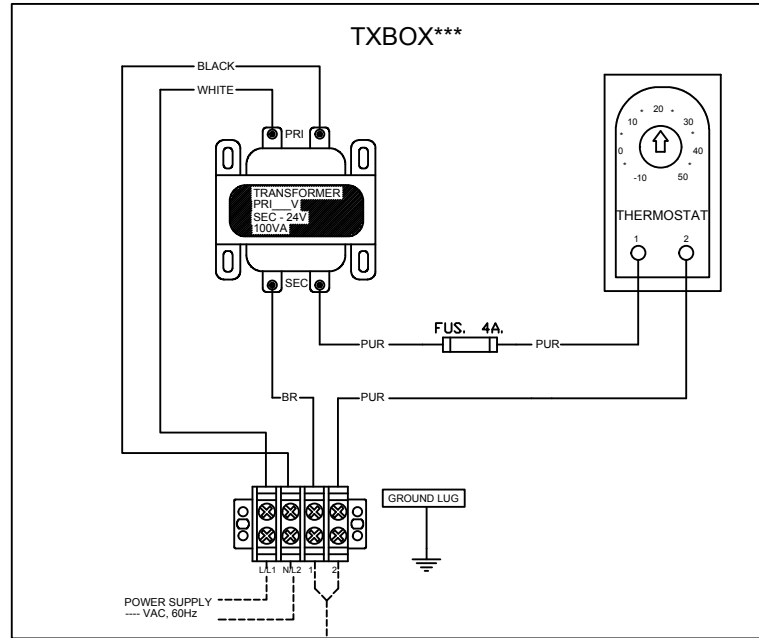

MOD144- HEATER INSIDE THE GEAR REDUCER AND THE CONTROL BOX

THE INFORMATION CONTAINED HEREIN IS PROPRIETARY TO MANARAS-OPERA AND SHALL NOT BE REPRODUCED OR DISCLOSED OR USED FOR ANY DESIGN OR MANUFACTURE EXCEPT WHEN USER POSSESSES DIRECT WRITTEN AUTHORIZATION FROM MANARAS-OPERA

TITLE: WIRING DIAGRAM- HEATER(MOD144)				
DRAWN BY:	DATE:	CAD FILE:	REV:	DATE:
BP	16.FEB.2016	EDWG1AMODNOT011	A	16.FEB.2016

MANARAS-OPERA
136 ONEIDA DRIVE
POINTE-CLAIRE, QC H9R 1A8
TEL: 1-800-361-2260
FAX: 1-888-626-0606