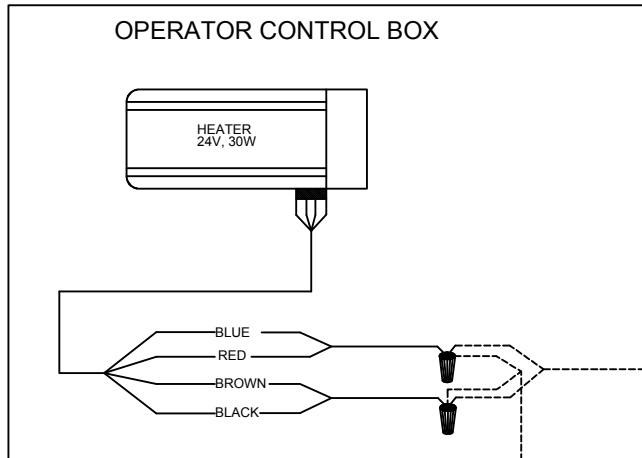

MOD144- HEATER INSIDE THE GEAR REDUCER AND THE CONTROL BOX

THE INFORMATION CONTAINED HEREIN IS PROPRIETARY TO MANARAS-OPERA AND SHALL NOT BE REPRODUCED OR DISCLOSED OR USED FOR ANY DESIGN OR MANUFACTURE EXCEPT WHEN USER POSSESSES DIRECT WRITTEN AUTHORIZATION FROM MANARAS-OPERA

TITLE: WIRING DIAGRAM- HEATER(MOD144)				
DRAWN BY:	DATE:	CAD FILE:	REV:	DATE:
BP	16.FEB.2016	EDWG1AMODNOT011	A	16.FEB.2016

MANARAS-OPERA
136 ONEIDA DRIVE
POINTE-CLAIRE, QC H9R 1A8
TEL: 1-800-361-2260
FAX: 1-888-626-0606