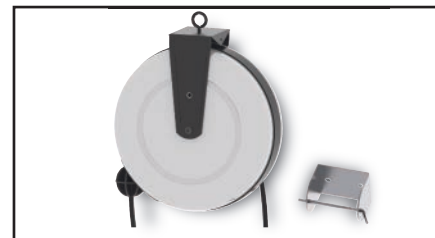

REELITE 005

- Metal Take-up Reel
- 2-wire cable
- 18 gauge
- 20' cord extension
- Includes: take-up reel, hanging bracket

REELITE 003

- Metal Take-up Reel
- 3-wire cable
- 18 gauge
- 30' extension
- Includes: take-up reel, hanging bracket