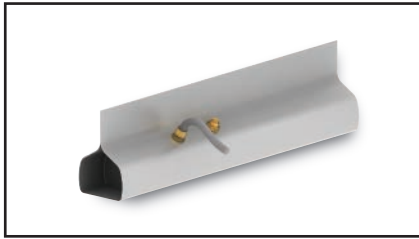

Entrapment Protection Devices

Monitored Electric Sensing Edges

SENSEEDGE 044UM

- For Sectional Doors, Sliding Gates, Conveyors, Presses
- Industry Codification: ME-123
- 2-wire type / Monitored
- Wire Outlet Location: Universal
- Vertical or Horizontal mount
- Dimensions: 1.5" x 2"
- Min./Max. Length: 6' / 40'
- Electrical Rating: 24VAC/DC, 0.5Amp
- To be used with INTERFACE002
- Sold per inch, made-to-order lengths, no returns or exchanges
- Mounting channel available
- For Non-Monitored function, order SENSEEDGE044U

SENSEEDGE 018UM

- For Rolling Doors with Double Angle Bottom Bar
- Industry Codification: MT-22
- 2-wire type / Monitored
- Wire Outlet Location: E/R/L/U
- Horizontal mount
- Dimensions: 2" x 2" with 1.5" flap
- Electrical Rating: 24VAC/DC, 0.5Amp
- Specify wire outlet location
- To be used with INTERFACE002
- Sold per foot, made-to-order lengths, no returns or exchanges
- Must order 2" less than total width of door for flaps to fit
- For Non-Monitored function, order SENSEEDGE018U

Entrapment Protection Devices

Non-Monitored Electric Sensing Edges

SENSEEDGE 044U

- For Sectional Doors, Sliding Gates, Conveyors, Presses
- Industry Codification: ME-123
- 2-wire type / NO / Non-Monitored
- Wire Outlet Location: Universal
- Vertical or Horizontal mount
- Dimensions: 1.5" x 2"
- Min./Max. Length: 6' / 40'
- Electrical Rating: 24VAC/DC, 0.5Amp
- Sold per inch, made-to-order lengths, no returns or exchanges
- Mounting channel available
- For Monitored function, order SENSEEDGE044UM
- For 4-wire option, order SENSEEDGE014 and MOD004