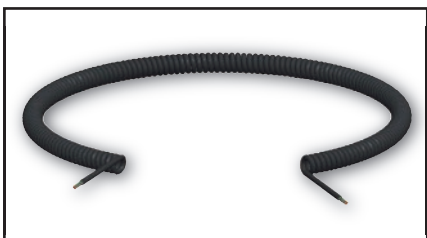

REELITE 005

- Metal Take-up Reel
- 2-wire cable
- 18 gauge
- 20' cord extension
- Includes: take-up reel, hanging bracket

REELITE 003

- Metal Take-up Reel
- 3-wire cable
- 18 gauge
- 30' extension
- Includes: take-up reel, hanging bracket

Entrapment Protection Devices

Components & Accessories

COIL 005

- Curly Coil Cord
- 2-wire
- 18 gauge
- 14' extension
- Color: red-orange
- For 20' extension, order COIL001

COIL 001

- Curly Coil Cord
- 2-wire
- 18 gauge
- 20' extension
- Color: red-orange
- For 14' extension, order COIL005

COIL 003

- Curly Coil Cord
- 4-wire
- 18 gauge
- 20' extension
- Color: red-orange
- For 25' extension in black only, order COIL010

COIL 010

- Curly Coil Cord
- 4-wire
- 18 gauge
- 25' extension
- Color: black
- For 20' extension, in red-orange order COIL003