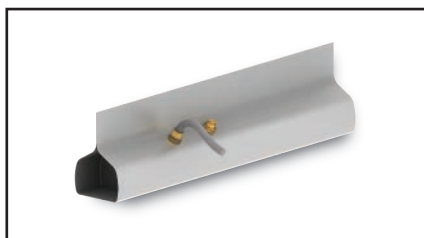

SENSEEDGE 018U

- For Rolling Doors with Double Angle Bottom Bar
- Industry Codification: MT-22
- 2-wire type / NO / Non-Monitored
- Wire Outlet Location: E/R/L/U
- Horizontal mount
- Dimensions: 2" x 2" with 1.5" flap
- Electrical Rating: 24VAC/DC, 0.5Amp
- Sold per foot, made-to-order lengths, no returns or exchanges
- Must order 2" less than total width of door for flaps to fit
- For Monitored function, order SENSEEDGE018UM
- For 4-wire option, order SENSEEDGE020 & MOD004