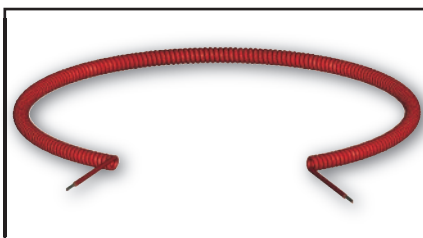

Entrapment Protection Devices

Components & Accessories

COIL 005

- Curly Coil Cord
- 2-wire
- 18 gauge
- 14' extension
- Color: red-orange
- For 20' extension, order COIL001

COIL 001

- Curly Coil Cord
- 2-wire
- 18 gauge
- 20' extension
- Color: red-orange
- For 14' extension, order COIL005

COIL 003

- Curly Coil Cord
- 4-wire
- 18 gauge
- 20' extension
- Color: red-orange
- For 25' extension in black only, order COIL010

COIL 010

- Curly Coil Cord
- 4-wire
- 18 gauge
- 25' extension
- Color: black
- For 20' extension, in red-orange order COIL003

COIL 007

- Curly Coil Cord
- 3-wire
- 18 gauge
- 20' extension
- Color: red-orange