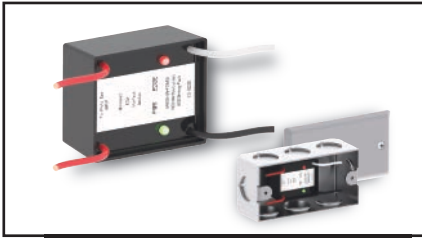

SENSEEDGE 002

- For Counter Shutters, Emergency Switches, Conveyor Systems, Rolling Grills, Barrier Arms
- Industry Codification: ME-110
- 2-wire type / NO / Non-Monitored
- Wire Outlet Location: E/R/L
- Vertical or Horizontal mount
- Dimensions: 0.88" x 0.75"
- Electrical Rating: 24VAC/DC, 0.5Amp
- Specify wire outlet location
- Sold per foot, made-to-order lengths, no returns or exchanges
- Mounting channel available
- For 4-wire option, order SENSEEDGE003 & MOD004

Entrapment Protection Devices

Components & Accessories

INTERFACE 002

- Interface Module
- Engineered to emulate a monitored pulse signal required by some commercial door operators
- UL325 Recognized Component
- Indoor use
- Nema 4 enclosure
- Housing Material: ABS plastic / epoxy potting (module), galvanized steel (jbox)
- Operation Temp.: -35°C to 70°C (-31°F to 158°F)
- Dimensions: 1.8" x 1.25" x 0.8" (module)
- Dimensions: 1.5" x 4" x 2" (jbox)
- Includes: 1 interface module unit, junction box, cover
- To be used with: SENSEEDGE044UM, SENSEEDGE018UM