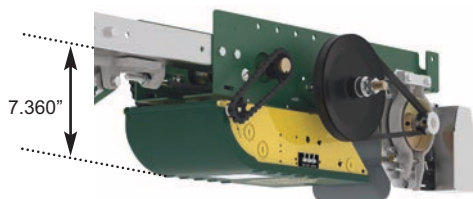

Product Announcement

Introducing Silencio™ : New Low Noise Apartment Style Trolley Operators

Silencio™ model with brake / OTBH-A.06 ▶▶▶

Silencio™ model without brake / OTH-A.06 ▶▶▶

Low headroom design

Manaras-Opera Presents Their Silencio™ Operators

Manaras-Opera is pleased to announce the addition of the **SILENCIO™** Apartment Style Trolley Operators to their line of Commercial Door OPERATORS.

SILENCIO™ Apartment Style Trolley Operators are **4 times quieter** than our Premium Apartment Trolley model (OTBH-A.05).

The **SILENCIO™** operators are backed by the **OPERA** brand's philosophy - providing excellence through innovation and reliability.

Features

- Apartment type garage door operators applicable for high cycling daily frequency requirements (>100 cycles/day). Door speed: 9"/second.
- The integration of numerous technologies reduce noise emissions, making the operator **4 times quieter**.
- Low headroom design: 7.360" headroom clearance required below the tracks.
- Cast iron pillow block bearings on input and output shafts increase the operator's durability.
- Available with an insulated drum-shoe type solenoid brake and cogged v-belt, for a longer lifetime and easier maintenance. The low vibration braking system provides positional stability and noise reduction.
- Patented **Accu-cam®** feature, which allows for precise and quick one-handed limit adjustments.
- Exclusively available with the ECB (**BOARD 070**), with or without the option of electrical control for MONITORED external entrapment protection devices.
- On-board radio receiver included.
- CSA22.2-247.92 and UL325 listed.
- 3 Year Warranty.