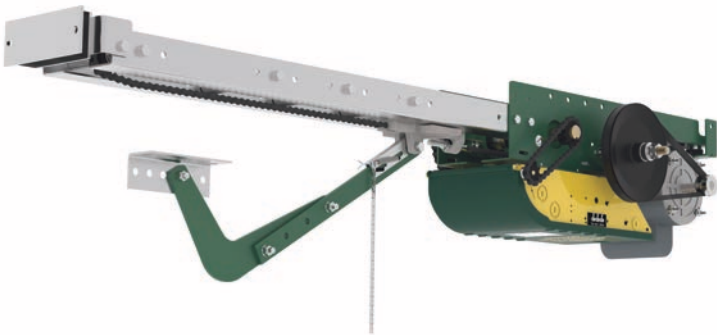

Product Announcement

Introducing Silencio™ : New Low Noise Apartment Style Trolley Operators

Silencio™ model with brake / OTBH-A.06 ▶▶▶

Silencio™ model without brake / OTH-A.06 ▶▶▶

Low headroom design

Manaras-Opera Presents Their Silencio™ Operators

Manaras-Opera is pleased to announce the addition of the **SILENCIO™** Apartment Style Trolley Operators to their line of Commercial Door OPERATORS.

SILENCIO™ Apartment Style Trolley Operators are **4 times quieter** than our Premium Apartment Trolley model (OTBH-A.05).

The **SILENCIO™** operators are backed by the **OPERA** brand's philosophy - providing excellence through innovation and reliability.

Features

- Apartment type garage door operators applicable for high cycling daily frequency requirements (>100 cycles/day). Door speed: 9"/second.
- The integration of numerous technologies reduce noise emissions, making the operator **4 times quieter**.
- Low headroom design: 7.360" headroom clearance required below the tracks.
- Cast iron pillow block bearings on input and output shafts increase the operator's durability.
- Available with an insulated drum-shoe type solenoid brake and cogged v-belt, for a longer lifetime and easier maintenance. The low vibration braking system provides positional stability and noise reduction.
- Patented **Accu-cam®** feature, which allows for precise and quick one-handed limit adjustments.
- Exclusively available with the ECB (**BOARD 070**), with or without the option of electrical control for MONITORED external entrapment protection devices.
- On-board radio receiver included.
- CSA22.2-247.92 and UL325 listed.
- 3 Year Warranty.