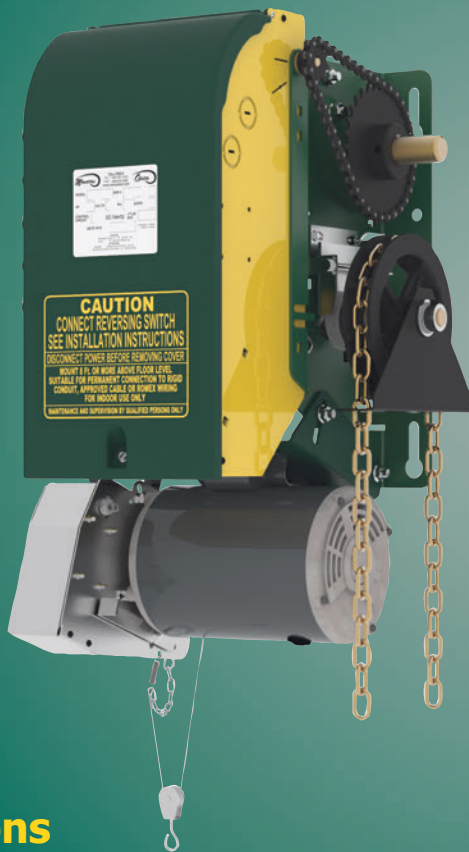

Rapido™

OPEN AND CLOSE YOUR DOOR TWICE AS FAST WITH A RAPIDO™ OPERATOR FROM MANARAS-OPERA. Offering a door speed that is **2 TIMES FASTER** than other standard jackshaft operators, choosing the **RAPIDO™** is simple when time and energy savings is a must! While smoothly managing Soft-Starts and Soft-Stops, the **RAPIDO™** also increases the longevity of the complete door system. Jump on board and choose a **RAPIDO™** operator to speed-up your industrial standard lift sectional door today!

Standard Features - RAPIDO™ RSH

- Manages Soft-Starts and Soft-Stops Improving the Longevity of the Complete Door System
- On-Board Control Providing Enhanced Performance, Reliability, Plus Speed Managing Features
- Opening Door Travel Between 12"/s to 24"/s
- Continuous-Duty Switchless Motor, Open Drip Proof, 1HP
- > 100 Cycles/Day
- On-Board Receiver and Monitoring of Nema 4X Monitored Photo Cells
- Flanged Cast Iron Pillow Block Bearings on Input and Output Shafts
- Solenoid Brake (Band Type)
- Accu-cam® Limit Adjustment Feature
- 2 Year Warranty