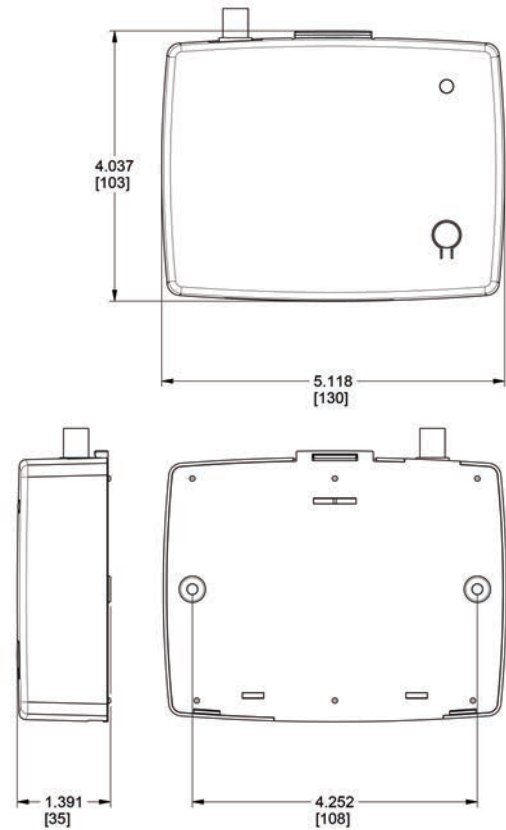

Product Specification Sheet

RADIORE900

RADIO CONTROL RECEIVER
FIXED CODE / DIP SWITCH

TECHNICAL SPECIFICATIONS

Installation:	Wall or external operator control box mount
Technology:	Fixed Code
Configuration:	Open/Close/Stop Functionality or Open/Close Functionality
No. of Dip-Switch Keys:	8 Keys and/or 10 Keys
Housing Materials:	ABS
Protection Class:	Nema 1
Range:	Approx. 100 Ft (30 m)
Power Supply:	24VAC / 24VDC
Frequency:	313 MHz
Color:	Grey
Retrofit For:	RADIO014, RADIO015, RADIO031, RADIO037
Compatible With:	RADIOEM901, RADIOEM903, RADIOEM932, RADIO016, RADIO022, RADIO027, RADIO028, RADIO042, RADIO047, RADIO050

DIMENSIONS