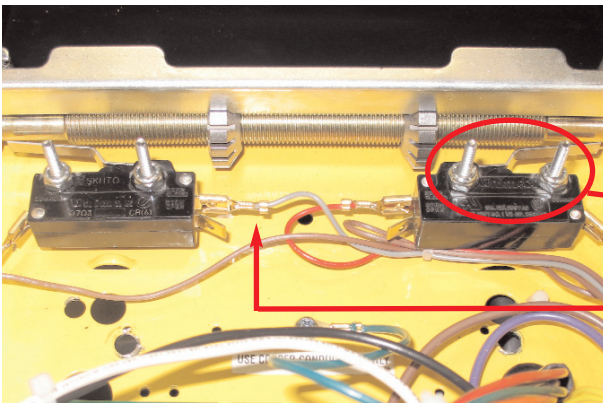

Product Announcement

Improved Limit System for Electronic Operators

Limit System as it used to be ▶▶▶

New Improved Limit System ▶▶▶

Screws have been replaced
with easy-access studs

Unique central lever has
been eliminated

What has changed

- Unique central lever has been eliminated.
- Each limit now has an independent lever which is specifically formed for a more consistent activation.
- The limit fastening screws have been replaced with easily accessible studs.

Changes made apply to the Opera line of electronic operators.
For experienced door technicians, it is possible to adjust the factory-set timer for the close limit.
Please refer to the instruction manual for further details.
For further information, please contact your Manaras-Opera sales representative.