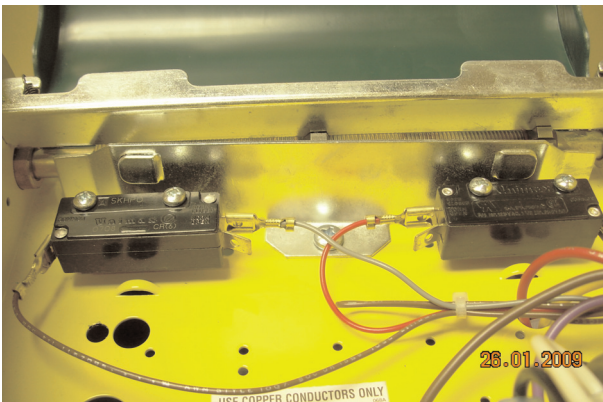

Product Announcement

Improved Limit System for Electronic Operators

Limit System as it used to be ▶▶▶

New Improved Limit System ▶▶▶

Screws have been replaced
with easy-access studs

Unique central lever has
been eliminated

What has changed

- Unique central lever has been eliminated.
- Each limit now has an independent lever which is specifically formed for a more consistent activation.
- The limit fastening screws have been replaced with easily accessible studs.

Changes made apply to the Opera line of electronic operators.
For experienced door technicians, it is possible to adjust the factory-set timer for the close limit.
Please refer to the instruction manual for further details.
For further information, please contact your Manaras-Opera sales representative.