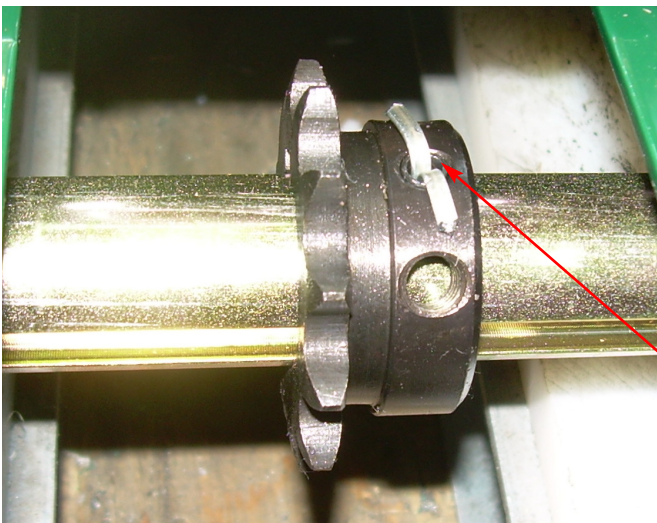

## Reinforced Sprocket on Trolley Apartment Applications

PIN 002 Reinforces Sprocket to  
Output Shaft >>>

#### New Features

- A cotter pin (**PIN 002**) was added through the existing slotted pin (**PIN 010**) in order to further secure the sprocket to the output shaft.

The legs of PIN 002 are bent around the hub of the sprocket securing the components together