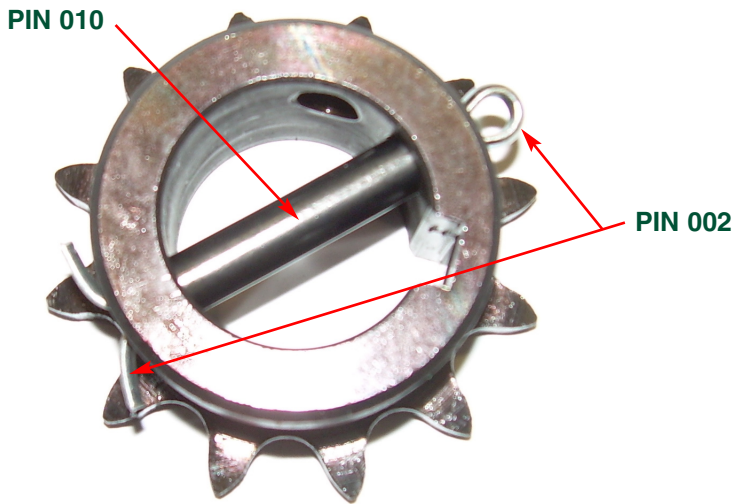

## Reinforced Sprocket on Trolley Apartment Applications

PIN 002 Reinforces Sprocket to  
Output Shaft >>>

#### New Features

- A cotter pin (**PIN 002**) was added through the existing slotted pin (**PIN 010**) in order to further secure the sprocket to the output shaft.

The legs of PIN 002 are bent around the hub of the sprocket securing the components together