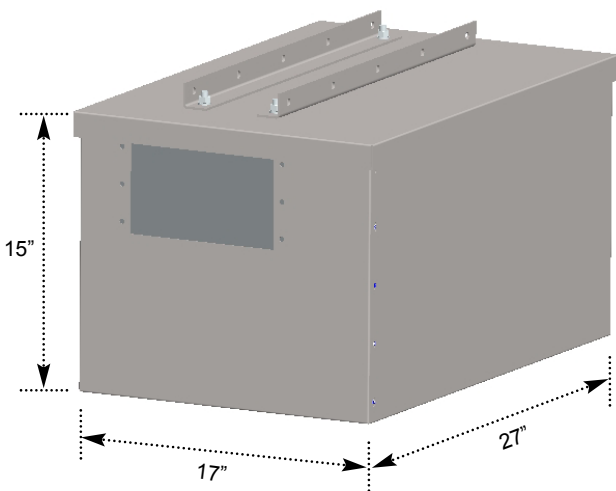

Product Announcement

Splash Proof Cover Gets a New Design

SPLASH 005 >>>

Trolley Operator + SPLASH 005 >>>

Manaras-Opera Offers a Splash Cover For Their Opera Trolley Line

Manaras-Opera is pleased to announce that it has revised the design of its Splash Proof Operator Cover **SPLASH 005**, in order to accommodate the Opera Trolley Models, including the Nema 4X and 4/12 Environmental Modifications.

Features of SPLASH 005

- New dimensions 15" x 17" x 27".
- Designed to accommodate the following models: OMT, OTH, OTBH, OSL, OTHW/C, OTBHW/C, OSLW/C.
- With a slight user modification, the new splash cover can be retrofitted to accommodate the retired trolley models MLT, MTH, MTBH and MSL.
- This new and improved design replaces the previous version of SPLASH 005.