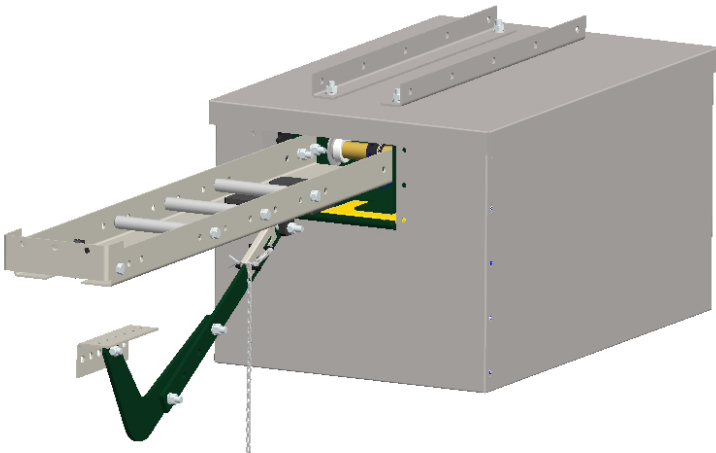

Product Announcement

Splash Proof Cover Gets a New Design

SPLASH 005 >>>

Trolley Operator + SPLASH 005 >>>

Manaras-Opera Offers a Splash Cover For Their Opera Trolley Line

Manaras-Opera is pleased to announce that it has revised the design of its Splash Proof Operator Cover **SPLASH 005**, in order to accommodate the Opera Trolley Models, including the Nema 4X and 4/12 Environmental Modifications.

Features of SPLASH 005

- New dimensions 15" x 17" x 27".
- Designed to accommodate the following models: OMT, OTH, OTBH, OSL, OTHW/C, OTBHW/C, OSLW/C.
- With a slight user modification, the new splash cover can be retrofitted to accommodate the retired trolley models MLT, MTH, MTBH and MSL.
- This new and improved design replaces the previous version of SPLASH 005.