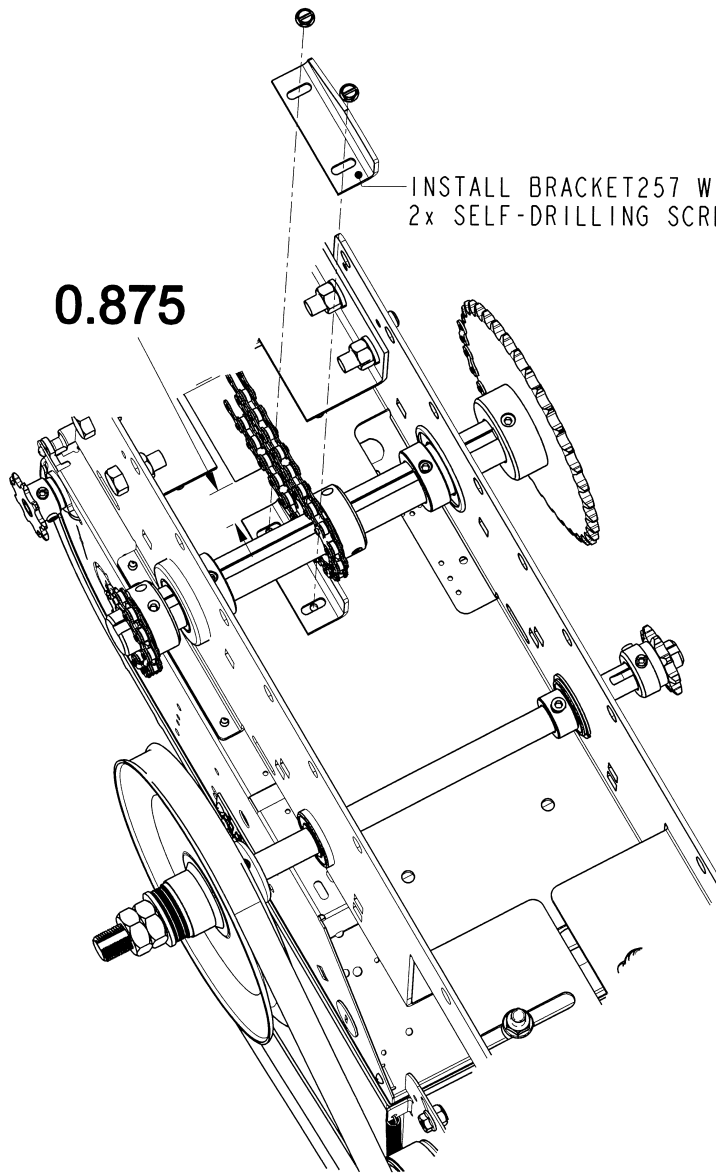

Trolley Drive Chain Guard Kit

MODKIT141 / MOD141 - Instructions

Instructions

INSTALL BRACKET 257 WITH
2x SELF-DRILLING SCREW No 10

0.875

CENTER THE BRACKET WITH TROLLEY CHAIN