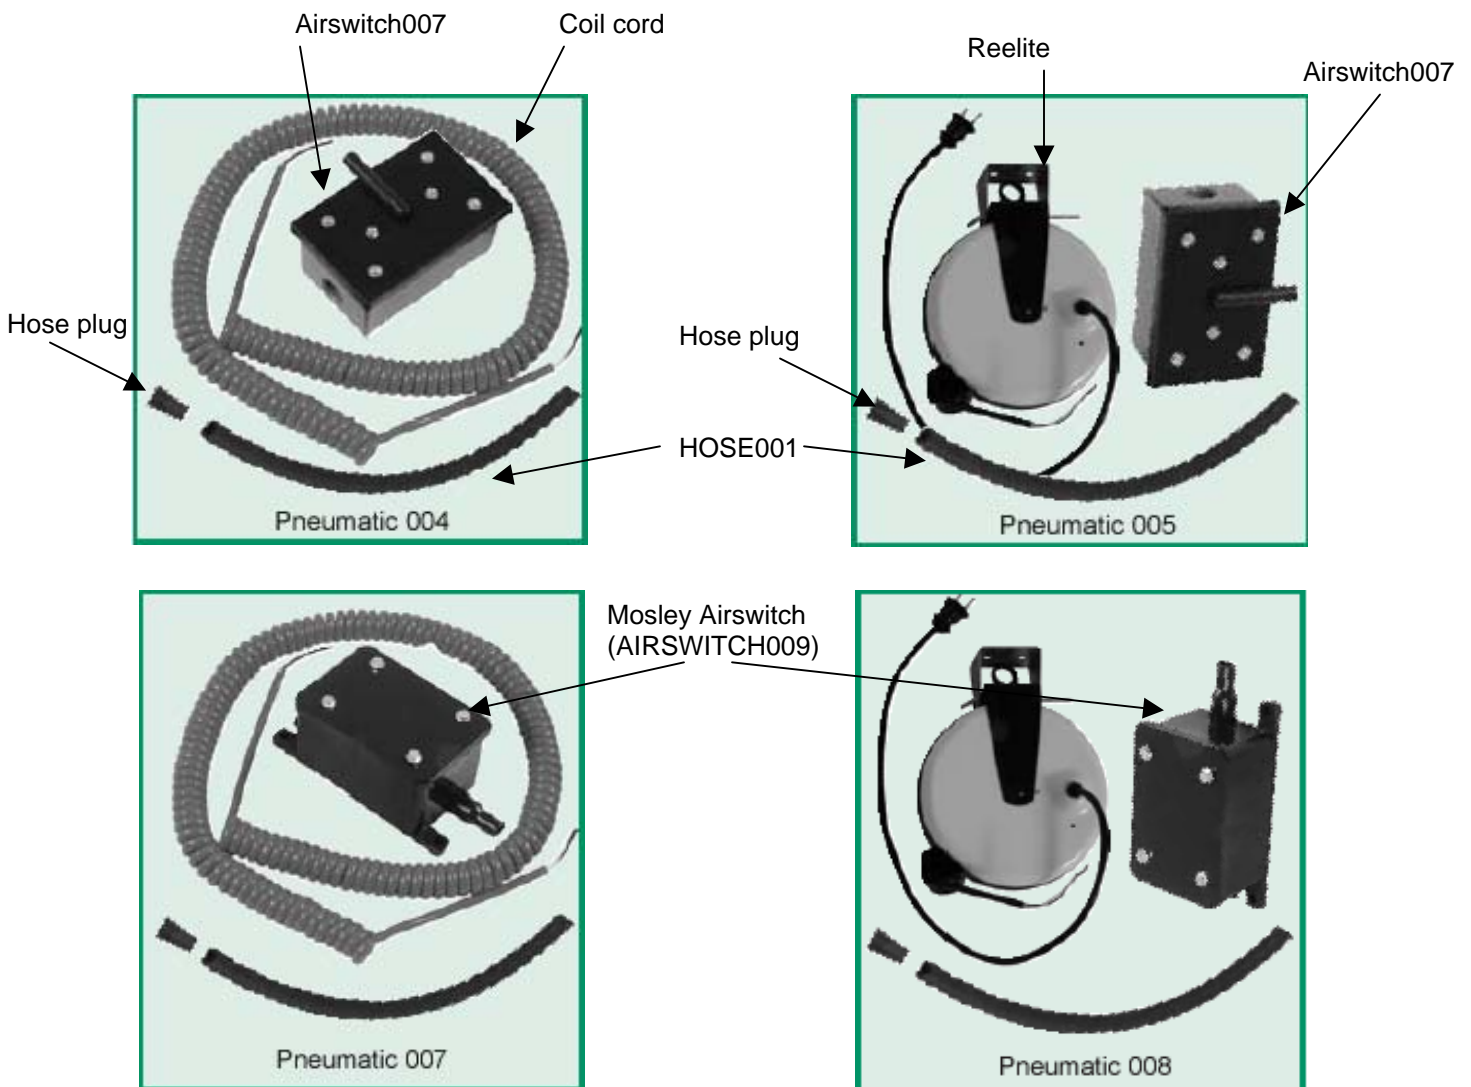

PNEUMATIC KIT COMBINATIONS

To make a complete pneumatic kit, the following components are required:

- 1 x airswitch (AIRSWITCH007 or AIRSWITCH009)
- 1 x hose plug (PLUG005)
- 1 x coil cord or take-up reelite (depending on the height of the door)
- Air hose (HOSE001) total width of the door + 2 extra feet (to provide enough length to connect it to the airswitch)

Please refer to the following pictures, which illustrate our pneumatic kit combinations: